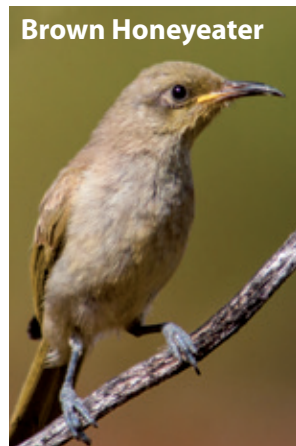

Little Crow ▪ *Corvus bennetti*

Torresian Crow ▪ *Corvus orru*

**Swallows & Martins**

White-backed Swallow ▪ *Cheramoeca leucosterna*

Welcome Swallow ▪ *Hirundo neoxena*

Tree Martin ▪ *Petrochelidon nigricans*

**Pipits & Warblers**

Australian Pipit ▪ *Anthus novaeseelandiae*

Australian Reed-Warbler ▪ *Acrocephalus australis*

**Finches & Mistletoebirds**

Zebra Finch ▪ *Taeniopygia guttata*

Painted Finch ▪ *Emblema pictum*

Mistletoebird ▪ *Dicaeum hirundinaceum*

**Southern Boobook**

**Willie Wagtail**

© photos & design Janine Gunther | 360° Books | j.guenther@verlag360grad.com

**Brown Honeyeater**

**Tawny Frogmouth**

**Black-faced Woodswallow**