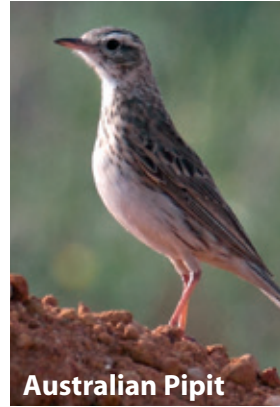

**Bellbirds, Whistlers & Shrike-thrushes**

- Crested Bellbird ▪ *Oreoica gutturalis*
- Grey Shrike-thrush ▪ *Colluricincla harmonica*
- Rufous Whistler ▪ *Pachycephala rufiventris*

**Fantails & Magpie-larks**

- Grey Fantail ▪ *Rhipidura fuliginosa*
- Willie Wagtail ▪ *Rhipidura leucophrys*
- Magpie-lark ▪ *Grallina cyanoleuca*

**Bowerbirds**

- Western Bowerbird ▪ *Ptilonorhynchus guttatus*

**Cuckoo-shrikes & Trillers**

- Black-faced Cuckoo-shrike ▪ *Coracina novaehollandiae*
- Ground Cuckoo-shrike ▪ *Coracina maxima*

**Crimson Chat**

**Australian Pipit**

**Yellow-throated Miner**

**Red-capped Robin**

**Western Bowerbird**