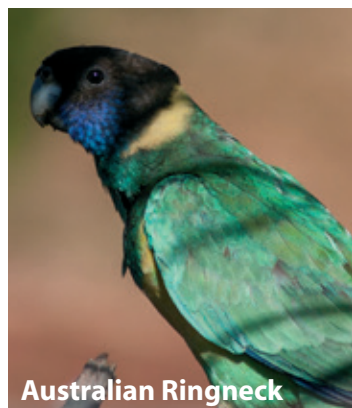

#### Kingfishers & Bee-eaters

Blue-winged Kookaburra ▪ *Dacelo leachii*  
 Red-backed Kingfisher ▪ *Todiramphus pyrrhopygius*  
 Sacred Kingfisher ▪ *Todiramphus sanctus*  
 Rainbow Bee-eater ▪ *Merops ornatus*

#### Wrens

Splendid Fairy-wren ▪ *Malurus splendens*  
 Variegated Fairy-wren ▪ *Malurus lamberti*  
 White-winged Fairy-wren ▪ *Malurus leucopterus*  
 Rufous-crowned Emu-wren ▪ *Stipiturus ruficeps*

#### Pardalotes, Gerygones, Thornbills and allies

Striated Pardalote ▪ *Pardalotus striatus*

Chestnut-breasted  
Quail-thrush

Spotted Harrier

Hooded Robin

Australian Ringneck

3.

**Wedge-tailed Eagle**

**Crested Bellbird**

- Redthroat ▪ *Pyrrholaemus brunneus*
- Weebill ▪ *Smicronis brevirostris*
- Western Gerygone ▪ *Gerygone fusca*
- Inland Thornbill ▪ *Acanthiza apicalis*
- Chestnut-rumped Thornbill ▪ *Acanthiza uropygialis*
- Slaty-backed Thornbill ▪ *Acanthiza robustirostris*
- Yellow-rumped Thornbill ▪ *Acanthiza chrysorrhoa*
- Southern Whiteface ▪ *Aphelocephala leucopsis*