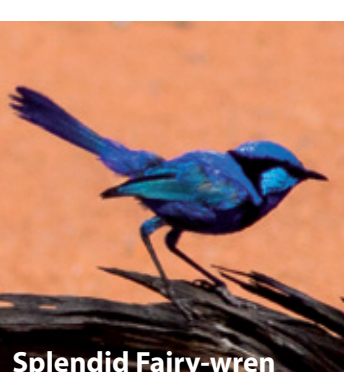

## Birds of Prey

- Black-breasted Buzzard ▪ *Hamirostra melanosternon*
- Whistling Kite ▪ *Haliastur sphenurus*
- Spotted Harrier ▪ *Circus assimilis*
- Brown Goshawk ▪ *Accipiter fasciatus*
- Collared Sparrowhawk ▪ *Accipiter cirrhocephalus*
- Wedge-tailed Eagle ▪ *Aquila audax*
- Little Eagle ▪ *Hieraaetus morphnoides*

Spinifex Pigeon

Brown Falcon

Magpie-lark

Diamond Dove

Chiming Wedgebill

Splendid Fairy-wren

Zebra Finches

Galah

Cockatiel

Australian Hobby

Brown Falcon ▪ *Falco berigora*  
 Australian Hobby ▪ *Falco longipennis*  
 Grey Falcon ▪ *Falco hypoleucos*  
 Peregrine Falcon ▪ *Falco peregrinus*  
 Nankeen Kestrel ▪ *Falco cenchroides*