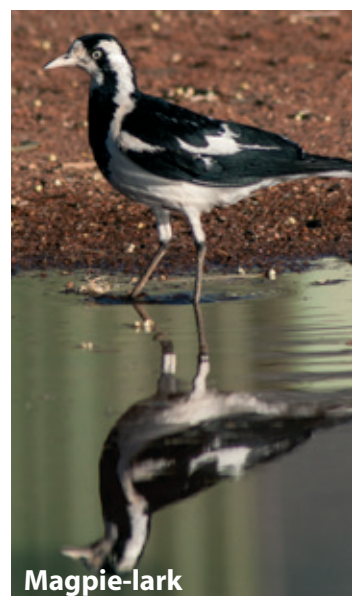

Spinifex Pigeon