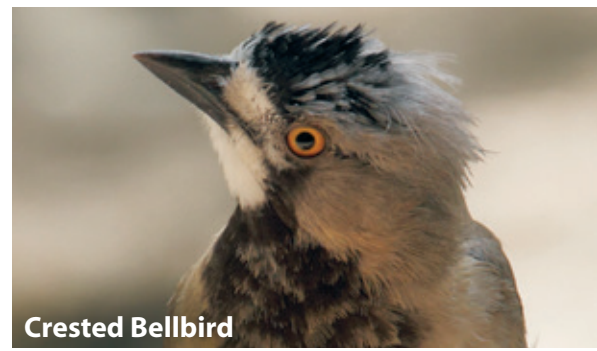

#### Kingfishers & Bee-eaters

Blue-winged Kookaburra ▪ *Dacelo leachii*  
 Red-backed Kingfisher ▪ *Todiramphus pyrrhopygius*  
 Sacred Kingfisher ▪ *Todiramphus sanctus*  
 Rainbow Bee-eater ▪ *Merops ornatus*

#### Wrens

Splendid Fairy-wren ▪ *Malurus splendens*  
 Variegated Fairy-wren ▪ *Malurus lamberti*  
 White-winged Fairy-wren ▪ *Malurus leucopterus*  
 Rufous-crowned Emu-wren ▪ *Stipiturus ruficeps*

#### Pardalotes, Gerygones, Thornbills and allies

Striated Pardalote ▪ *Pardalotus striatus*

Chestnut-breasted  
Quail-thrush

Spotted Harrier

Hooded Robin

Australian Ringneck

3.

**Wedge-tailed Eagle**

**Crested Bellbird**

- Redthroat ▪ *Pyrrholaemus brunneus*
- Weebill ▪ *Smicronis brevirostris*
- Western Gerygone ▪ *Gerygone fusca*
- Inland Thornbill ▪ *Acanthiza apicalis*
- Chestnut-rumped Thornbill ▪ *Acanthiza uropygialis*
- Slaty-backed Thornbill ▪ *Acanthiza robustirostris*
- Yellow-rumped Thornbill ▪ *Acanthiza chrysorrhoa*
- Southern Whiteface ▪ *Aphelocephala leucopsis*